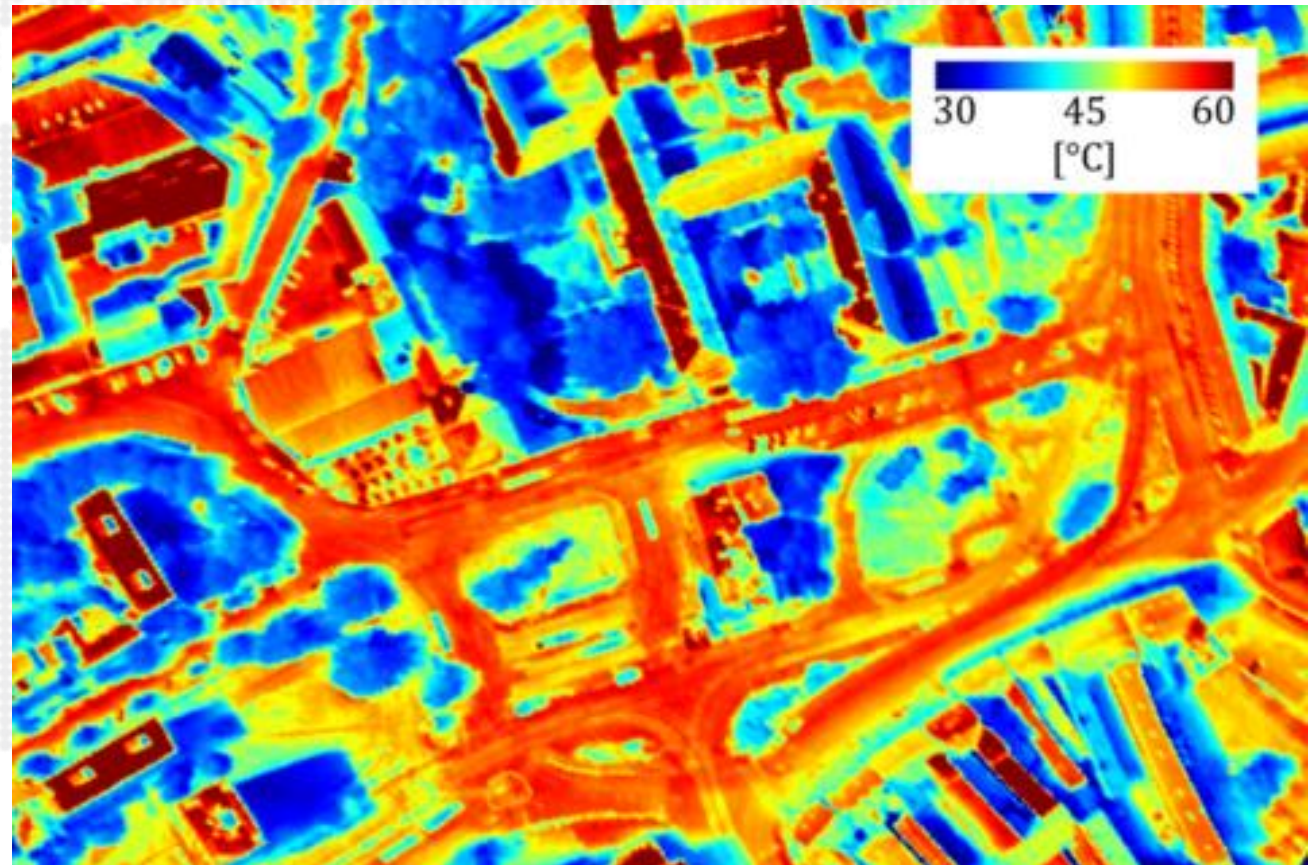

► POUŠŤ NEBO RÁJ?