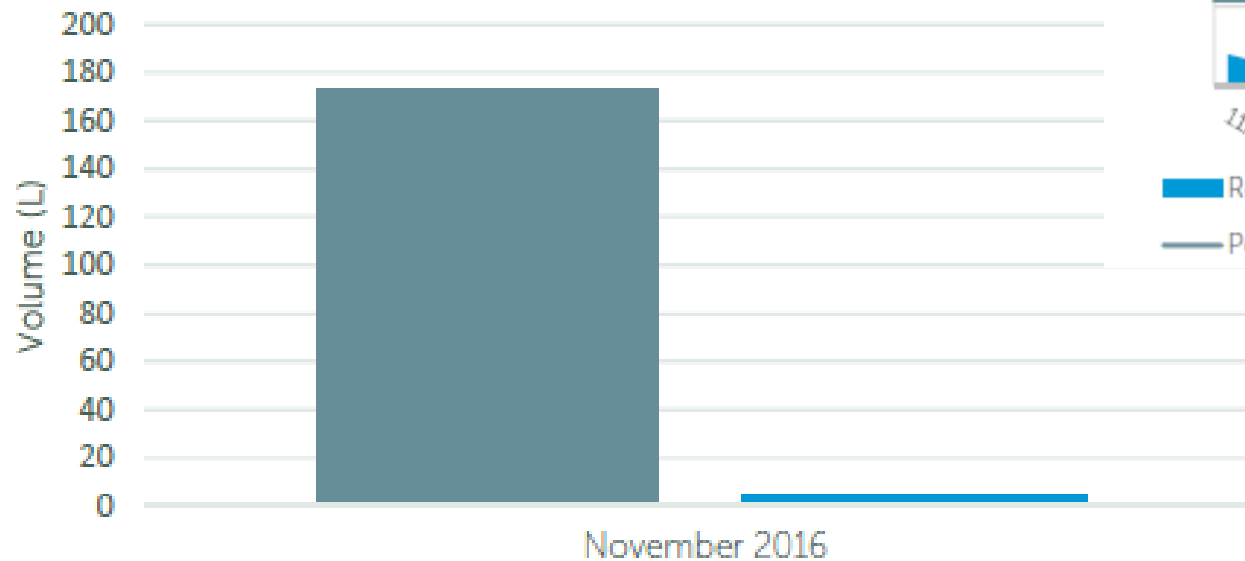

# LIKO-NOE: POZITIVNÍ EFEKTY

- **RETENCE VODY**

Received and runoff water volumes

Rooftop water volume