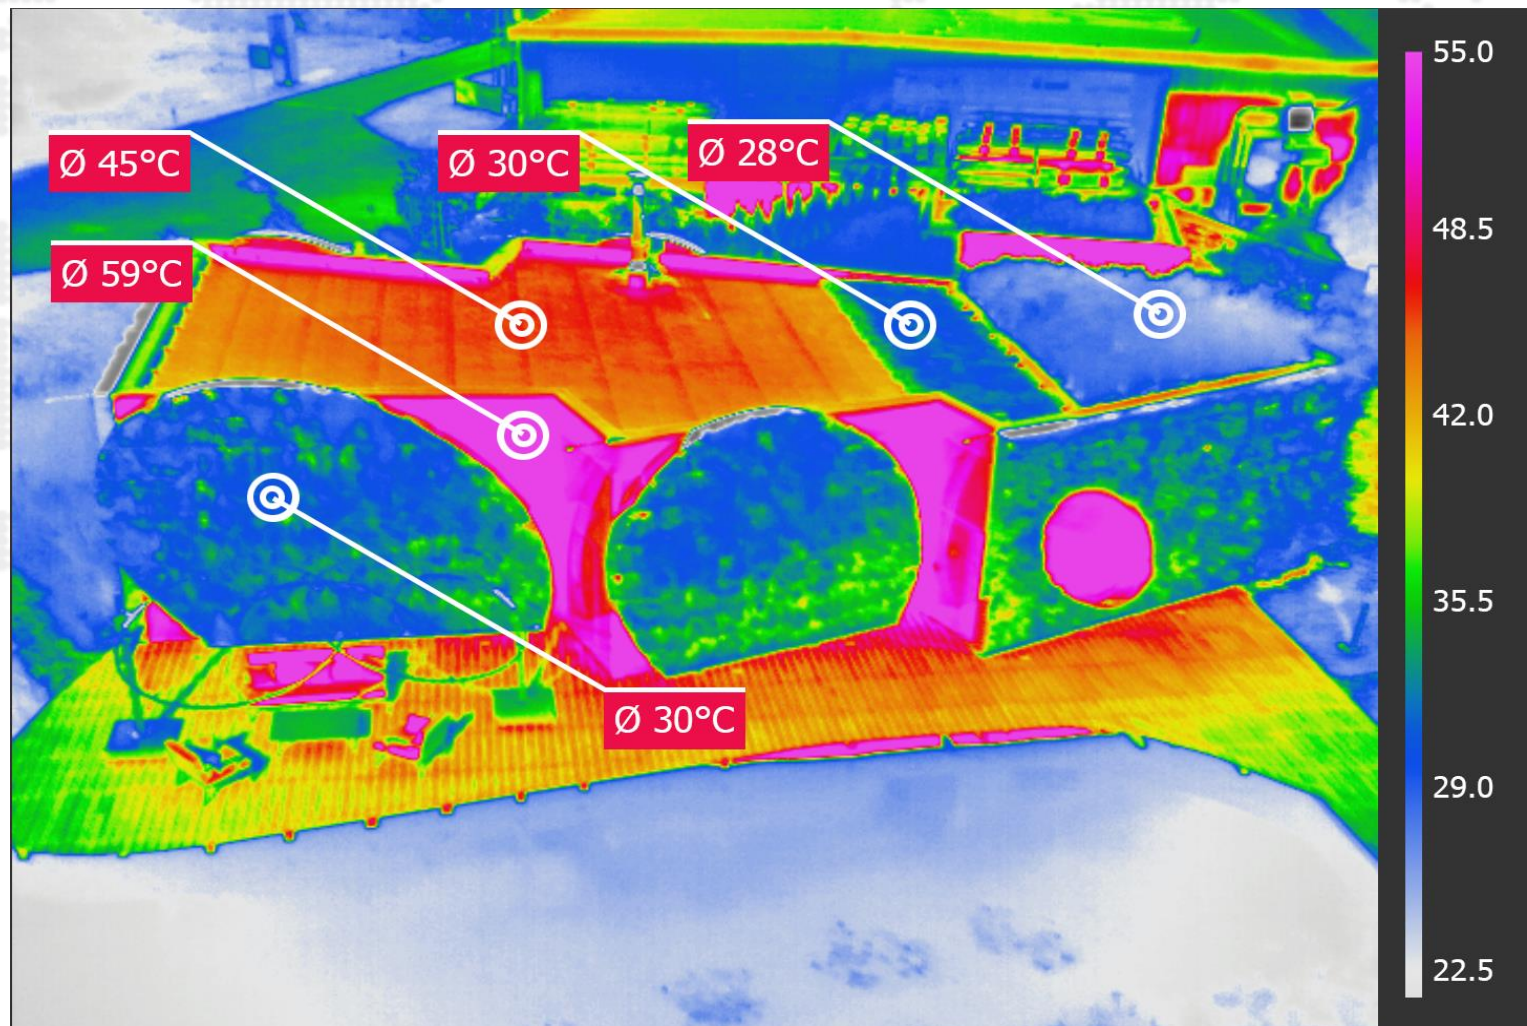

LIKO-NOE: POZITIVNÍ EFEKTY

- REDUKCE TEPELNÝCH OSTROVŮ