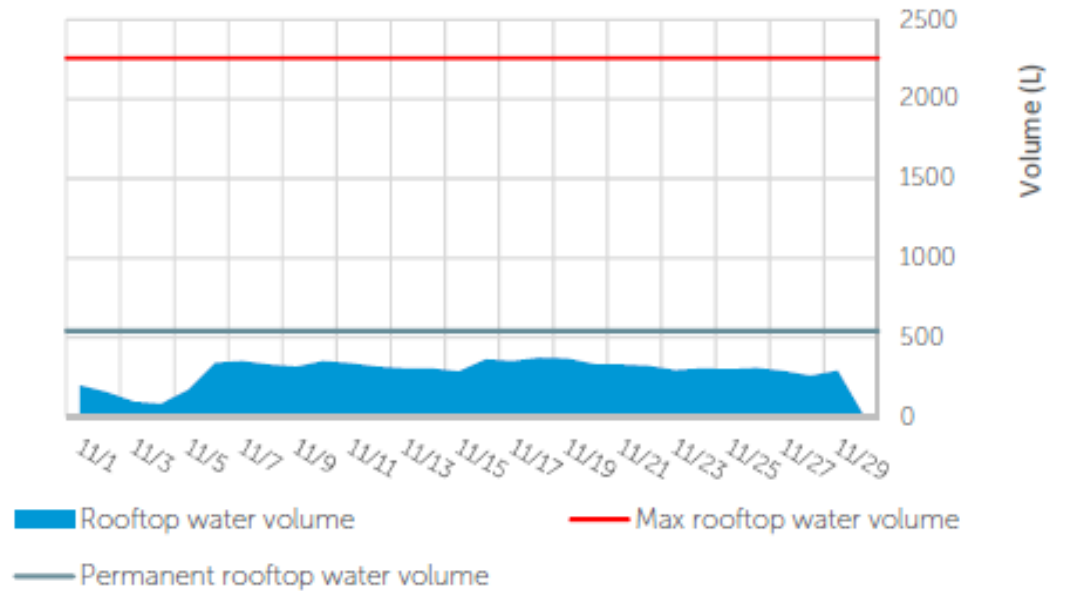

# LIKO-NOE: POZITIVNÍ EFEKTY

- **RETENCE VODY**

Received and runoff water volumes

Rooftop water volume